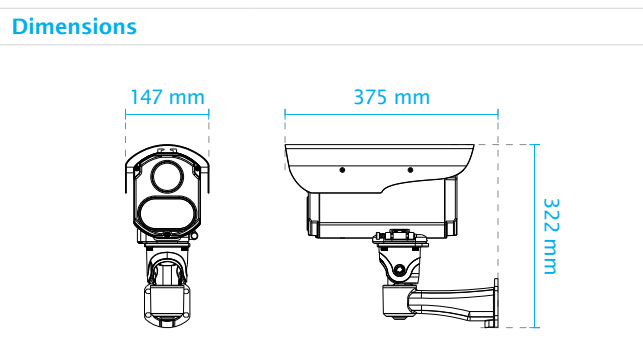

System Requirements	
Operating System	Microsoft Windows 10/8/7 Mac 10.12 (Chrome only)
Web Browser	Chrome 58.0 or above Internet Explorer 10/11
Other Players	VLC: 1.1.11 or above
Included Accessories	
Packing Contents	Wall mount bracket, screws, waterproof connectors, quick installation guide, alignment sticker, L-wrench, desiccant bags, I/O combo cable

Compatible Accessories

PoE Kit/Power Adapter

24VDC

60W UPoE