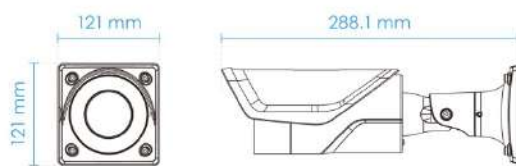

General

Connectors	RJ-45 cable connector for 10/100Mbps Network/PoE connection Audio input Audio output AC 24V power input DC 12V power input Digital input *2 Digital output *2 BNC output
LED Indicator	System power and status indicator
Power Input	IEEE 802.3af Class 0 PoE, DC 12V, AC 24V (Simultaneous Power Redundancy Supported)
Power Consumption	PoE: Max. 12.95/7.86 W (IR on/off) DC 12V: Max. 10.8/5.8 W (IR on/off) AC 24V: Max. 12.5/7.5 W (IR on/off)
Dimensions	IB9365-HT-A (4-9 mm): Ø 121 x 121 x 352.1 mm (w/ junction box) Ø 121 x 121 x 288.1 mm (w/o junction box) IB9365-HT-A (12-40mm): Ø 121 x 121 x 368.9 mm (w/ junction box) Ø 121 x 121 x 305.9 mm (w/o junction box)
Weight	IB9365-HT-A (4-9mm): 1.3 kg IB9365-HT-A (12-40 mm): 2.0 kg
Certifications	EMC: CE (EN 55032/EN 55035 Class A, EN 50121-4), UKCA (BS EN 55032/BS EN 55035 Class A), FCC (FCC Part 15 Subpart B Class A), RCM (AS/NZS CISPR 32 Class A), VCCI (VCCI-CISPR 32 Class A), IC (ICES-003 Issue 7, Class A); Safety: UL (UL 60950-1), CB (IEC/EN 60950-1, IEC/EN 60950-22, IEC/EN 62471), LVD (IEC/EN 62368-1); Environment: IK10 (IEC 62262), IP66/67 (IEC 60529); IA: BIS (IS 13252) for IB9365-HT-A (4-9mm/12-40mm)
Operating Temperature	Starting Temperature: -10°C ~ 50°C (14°F ~ 122°F) Working Temperature: -30°C ~ 60°C (-22°F ~ 140°F) (IR off) -30°C ~ 50°C (-22°F ~ 122°F) (IR on)
Humidity	98%
Warranty	36 months

Dimensions

IB9365-HT/EHT-A(4-9mm)

w/ junction box

w/o junction box

IB9365-HT-A(12-40mm)

w/ junction box

w/o junction box

Compatible Accessories