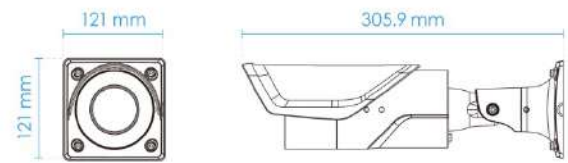

General

Connectors	RJ-45 cable connector for 10/100Mbps Network/PoE connection Audio input Audio output AC 24V power input DC 12V power input Digital input *2 Digital output *2 BNC output
LED Indicator	System power and status indicator
Power Input	IEEE 802.3af Class 0 PoE, DC 12V, AC 24V (Simultaneous Power Redundancy Supported)
Power Consumption	PoE: Max. 12.95/7.86 W (IR on/off) DC 12V: Max. 10.8/5.8 W (IR on/off) AC 24V: Max. 12.5/7.5 W (IR on/off)
Dimensions	IB9365-HT-A (4-9 mm): Ø 121 x 121 x 352.1 mm (w/ junction box) Ø 121 x 121 x 288.1 mm (w/o junction box) IB9365-HT-A (12-40mm): Ø 121 x 121 x 368.9 mm (w/ junction box) Ø 121 x 121 x 305.9 mm (w/o junction box)
Weight	IB9365-HT-A (4-9mm): 1.3 kg IB9365-HT-A (12-40 mm): 2.0 kg
Certifications	EMC: CE (EN 55032/EN 55035 Class A, EN 50121-4), UKCA (BS EN 55032/BS EN 55035 Class A), FCC (FCC Part 15 Subpart B Class A), RCM (AS/NZS CISPR 32 Class A), VCCI (VCCI-CISPR 32 Class A), IC (ICES-003 Issue 7, Class A); Safety: UL (UL 60950-1), CB (IEC/EN 60950-1, IEC/EN 60950-22, IEC/EN 62471), LVD (IEC/EN 62368-1); Environment: IK10 (IEC 62262), IP66/67 (IEC 60529); IA: BIS (IS 13252) for IB9365-HT-A (4-9mm/12-40mm)
Operating Temperature	Starting Temperature: -10°C ~ 50°C (14°F ~ 122°F) Working Temperature: -30°C ~ 60°C (-22°F ~ 140°F) (IR off) -30°C ~ 50°C (-22°F ~ 122°F) (IR on)
Humidity	98%
Warranty	36 months

Dimensions

IB9365-HT/EHT-A(4-9mm)

w/ junction box

w/o junction box

IB9365-HT-A(12-40mm)

w/ junction box

w/o junction box

Compatible Accessories