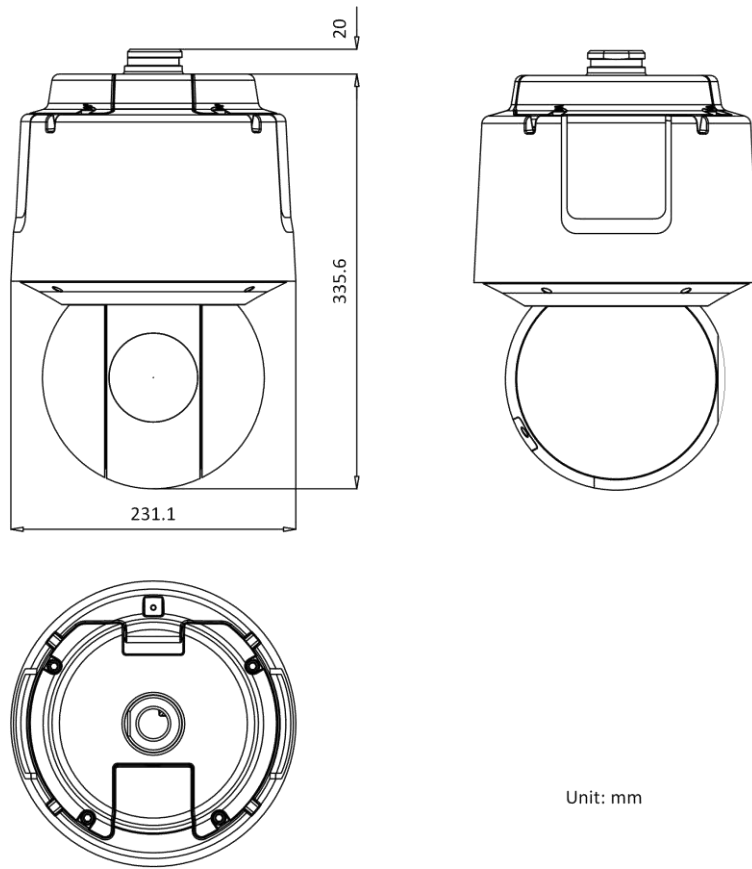

Dimensions

Unit: mm

Accessory

Included

Installation Adapter

Optional

DS-1602ZJ-P
Wall Mount

DS-1604ZJ-BOX-P
Wall Mount with Junction
Box