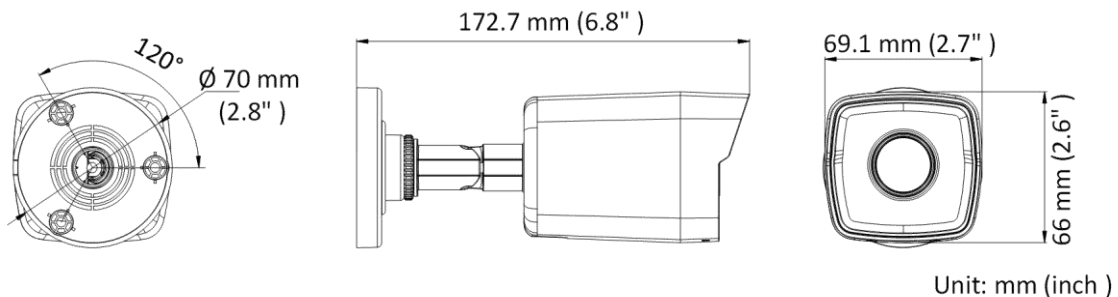

Firmware Version	5.5.83
API	ONVIF (PROFILE S), ISAPI
Simultaneous Live View	Up to 6 channels
User/Host	Up to 32 users 3 levels: Administrator, Operator, and User
Client	iVMS-4200, iVMS-4500, iVMS-5200, Hik-Connect
Web Browser	IE8+, Chrome31.0-44, Firefox30.0-51, Safari8.0-11
<b>Interface</b>	
Communication Interface	1 RJ45 10M/100M self-adaptive Ethernet port
<b>General</b>	
Operating Conditions	-30 °C to +60 °C (-22 °F to +140 °F), Humidity 95% or less (non-condensing)
Power Supply	12 VDC ± 25%, 5.5 mm coaxial power plug;PoE(802.3af, class 3)
Power Consumption and Current	12 VDC,0.3 A, Max. 3.5 W; PoE: (802.3af, 36 V to 57 V), 0.2 A to 0.1 A, Max: 4.5 W
Protection Level	IP67
Material	Front cover: metal, back cover & bracket: plastic
Dimensions	69.1 mm × 66 mm × 172.7 mm (2.7" × 2.6" × 6.8")
Weight	Camera: approx. 270 g (0.6 lb.) With package: approx. 510 g (1.12 lb.)

## Dimension