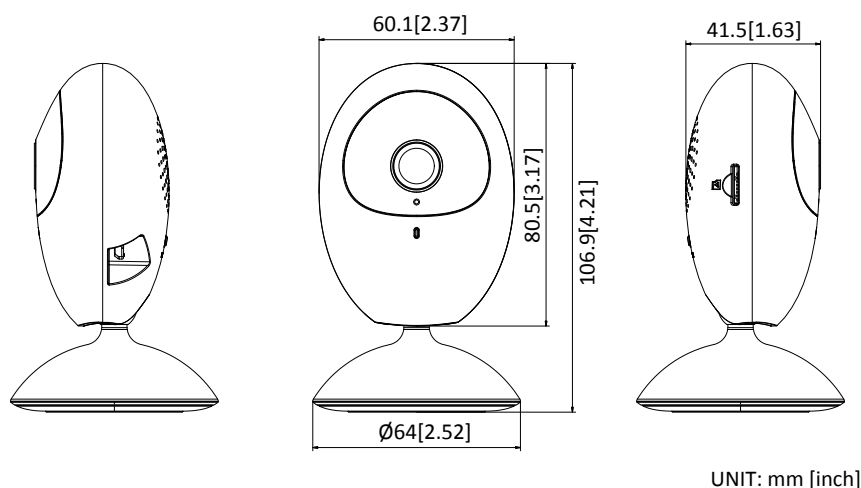

Reset	Yes
Wi-Fi	
Wireless Standards	IEEE802.11b, 802.11g, 802.11n
Frequency Range	2.4 GHz - 2.4835 GHz
Channel Bandwidth	20/40MHz Support
Protocols	802.11b: CCK, QPSK, BPSK, 802.11g/n: OFDM
Security	64/128-bit WEP, WPA/WPA2, WPA-PSK/WPA2-PSK, WPS
Transfer Rates	11b: 11Mbps, 11g: 54Mbps, 11n: up to 150Mbps
Wireless Range	50 meters (The performance varies based on actual environment)
General	
Operating Conditions	-10 °C to 40°C (14 °F to 104 °F), Humidity 95% or less (non-condensing)
Power Supply	DC 5V ± 15 %, micro USB interface
Current	Max. 0.9A
Power Consumption	Max. 4.5W
IR Range	Up to 10 m
Material	Plastic
Memory Card	DS-2CV2U21FD-IW: no memory card included DS-2CV2U21FD-IW/16G-T: includes a 16 GB memory card DS-2CV2U21FD-IW/32G-T: includes a 32 GB memory card DS-2CV2U21FD-IW/64G-T: includes a 64 GB memory card
Dimensions	Φ 64 × 106.9 mm (Φ 2.52" × 4.21")
Weight	115 g (0.25 lbs)

Ordering Models

DS-2CV2U21FD-IW, DS-2CV2U21FD-IW/16G-T, DS-2CV2U21FD-IW/32G-T, DS-2CV2U21FD-IW/64G-T

Dimensions