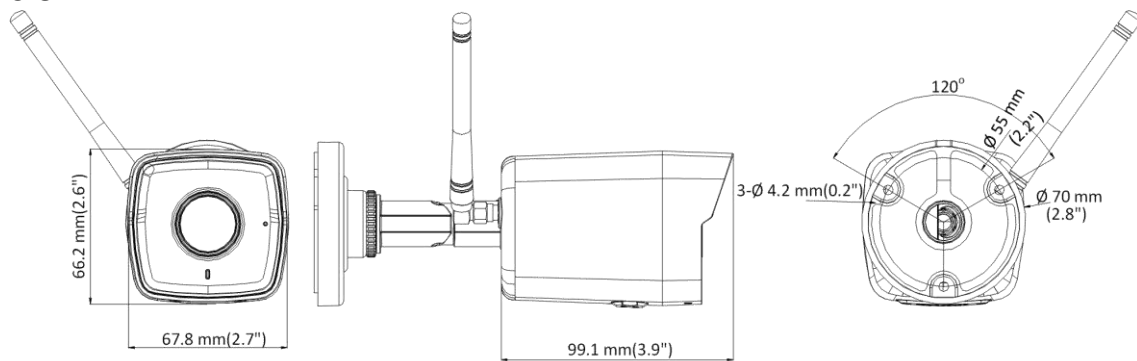

▪ **Available Model**

DS-2CV1021G0-IDW(2.8/4 mm)

▪ **Typical Application**

Hikvision products are classified into three levels according to their anti-corrosion performance. Refer to the following description to choose for your using environment.

This model has NO SPECIFIC PROTECTION.

Level	Description
Top-level protection	Hikvision products at this level are equipped for use in areas where professional anti-corrosion protection is a must. Typical application scenarios include coastlines, docks, chemical plants, and more.
Moderate protection	Hikvision products at this level are equipped for use in areas with moderate anti-corrosion demands. Typical application scenarios include coastal areas about 2 kilometers (1.24 miles) away from coastlines, as well as areas affected by acid rain.
No specific protection	Hikvision products at this level are equipped for use in areas where no specific anti-corrosion protection is needed.

▪ **Dimension**