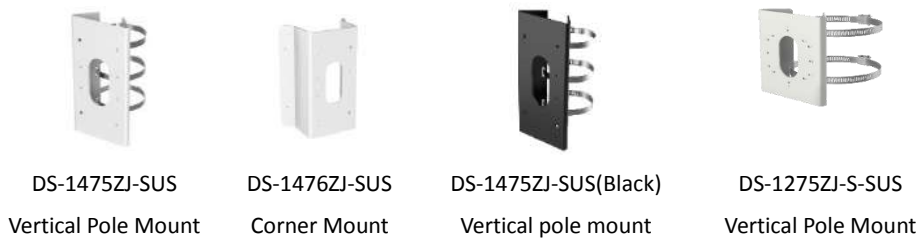

DS-2CD2625FWD-IZS 2 MP IR Varifocal Bullet Network Camera

Key Features

- 1/2.8" Progressive Scan CMOS
- 1920 × 1080 @30fps
- Powered by Darkfighter
- H.265, H.265+
- 120dB WDR
- IP66, IK10
- IR range: up to 50 m
- BLC/3D DNR/ROI/HLC
- Smart encoding: Support low bit rate, low latency
- 4 behavior analyses and face detection
- Color: 0.005 Lux @ (F1.2, AGC ON), 0 Lux with IR
Color: 0.0068 Lux @ (F1.4, AGC ON), 0 Lux with IR

Material	Metal
Dimensions	Φ144.13×332.73 mm (Φ5.67"× 13.10")
Weight	Camera: Approx. 1890 g (4.17 lb.)

Available Model:

DS-2CD2625FWD-IZS

Dimensions

Accessories

Distributed by

**HIKVISION****Headquarters**

No.555 Qianmo Road, Binjiang District,
Hangzhou 310051, China
T +86-571-8807-5998
overseasbusiness@hikvision.com