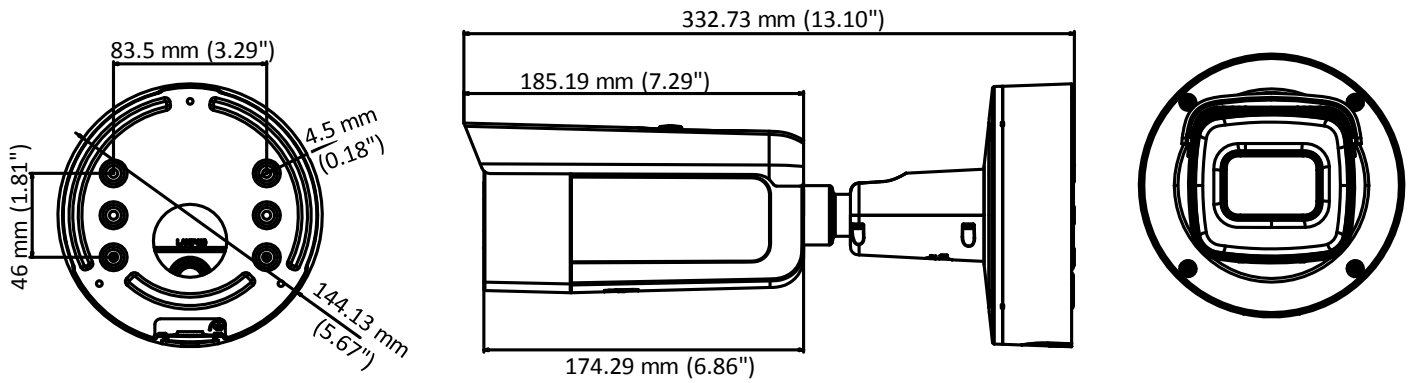

Material	Metal
Dimensions	Φ144.13×332.73 mm (Φ5.67"× 13.10")
Weight	Camera: Approx. 1890 g (4.17 lb.)

Available Model:

DS-2CD2625FWD-IZS

Dimensions

Accessories

Distributed by

**HIKVISION****Headquarters**

No.555 Qianmo Road, Binjiang District,
Hangzhou 310051, China
T +86-571-8807-5998
overseasbusiness@hikvision.com