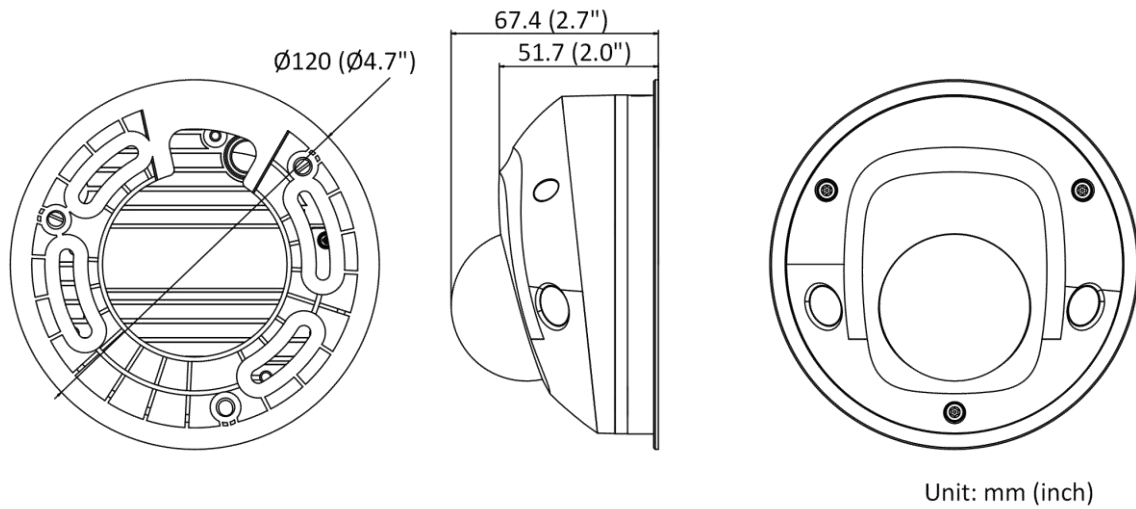

Smart Event	Line crossing detection, intrusion detection, unattended baggage detection, object removal detection
Face Detection	Yes
Exception Detection	Scene change detection
General	
Linkage Method	Trigger recording: memory card, network storage, pre-record and post-record Trigger captured pictures uploading: FTP, HTTP, NAS, Email Trigger notification: HTTP, ISAPI, alarm output, Email
Firmware Version	V5.6.5
Web Client Language	32 languages English, Russian, Estonian, Bulgarian, Hungarian, Greek, German, Italian, Czech, Slovak, French, Polish, Dutch, Portuguese, Spanish, Romanian, Danish, Swedish, Norwegian, Finnish, Croatian, Slovenian, Serbian, Turkish, Korean, Traditional Chinese, Thai, Vietnamese, Japanese, Latvian, Lithuanian, Portuguese (Brazil)
General Function	Anti-flicker, three streams, heartbeat, mirror, privacy masks, password reset via e-mail, pixel counter, HTTP listening
Startup and Operating Conditions	-30 °C to +60 °C (-22 °F to +140 °F), humidity 95% or less (non-condensing)
Power Supply	12 VDC ± 25% PoE (802.3af, class 3)
Power Consumption and Current	12 VDC, 0.7 A, max. 7.5 W PoE (802.3af, 36 V to 57 V), 0.3 A to 0.1 A, max. 9.5 W
Camera Dimension	Ø120 mm × 67.4 mm (Ø4.7" × 2.7")
Camera Weight	Camera: approx. 400 g (0.88 lb.)
Approval	
Protection	Ingress protection: IP66 (IEC 60529-2013), IK08 (IEC 60529-2013)

▪ Available Model

DS-2CD2525FWD-I (2.8/4/6 mm)

DS-2CD2525FWD-IS (2.8/4/6 mm)

DS-2CD2525FWD-IW(2.8/4/6 mm)

DS-2CD2525FWD-IWS(2.8/4/6 mm)

▪ **Dimension**

▪ **Accessory**

▪ **Optional**

DS-1275ZJ-SUS	DS-1272ZJ-120	DS-1276ZJ-SUS	DS-1280ZJ-DM46	DS-1271ZJ-120
Vertical Pole Mount	Wall Mount	Corner Mount	Junction Box	Pendant Mount
				
DS-1272ZJ-120B				
Wall Mount				
				

Distributed by

**HIKVISION®****Headquarters**