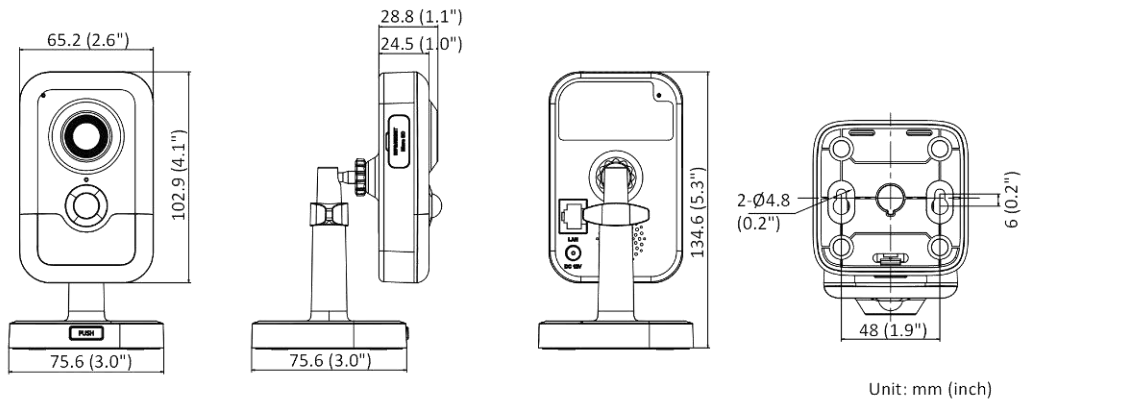

▪ **Available Model**

- DS-2CD2421G0-IW (2/2.8/4 mm)
- DS-2CD2421G0-I (2/2.8/4 mm)
- DS-2CD2421G0-IDW (2/2.8/4 mm)

▪ **Dimension**

2 mm Model

2.8 and 4 mm Model

Distributed by

**HIKVISION®****Headquarters**