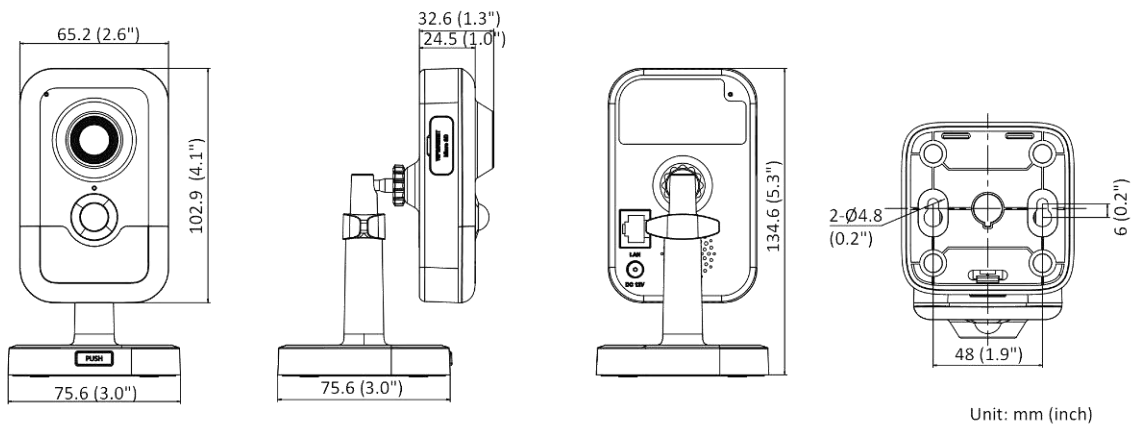

▪ **Available Model**

- DS-2CD2421G0-IW (2/2.8/4 mm)
- DS-2CD2421G0-I (2/2.8/4 mm)
- DS-2CD2421G0-IDW (2/2.8/4 mm)

▪ **Dimension**

2 mm Model

2.8 and 4 mm Model

Distributed by

**HIKVISION®****Headquarters**