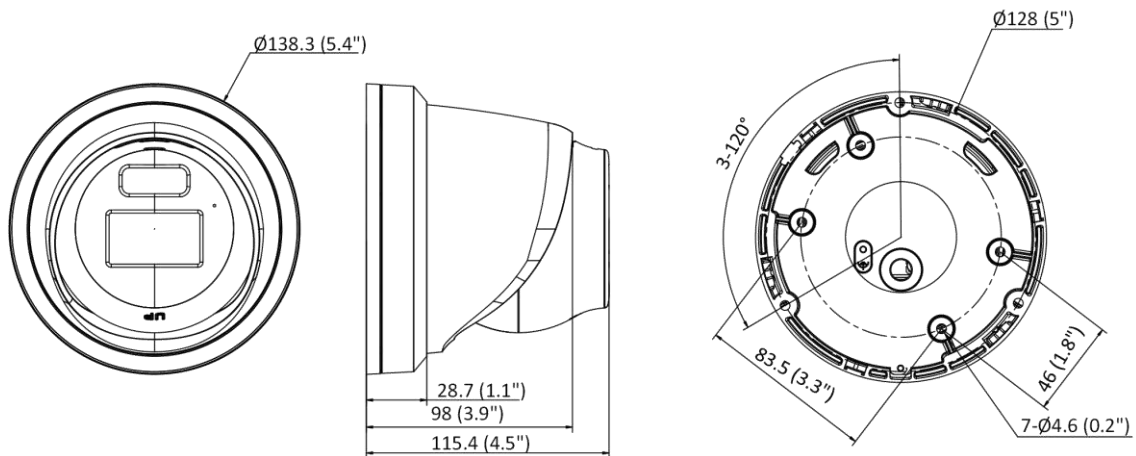

Level	Description
Top-level protection	Hikvision products at this level are equipped for use in areas where professional anti-corrosion protection is a must. Typical application scenarios include coastlines, docks, chemical plants, and more.
Moderate protection	Hikvision products at this level are equipped for use in areas with moderate anti-corrosion demands. Typical application scenarios include coastal areas about 2 kilometers (1.24 miles) away from coastlines, as well as areas affected by acid rain.
No specific protection	Hikvision products at this level are equipped for use in areas where no specific anti-corrosion protection is needed.

▪ **Dimension**

Unit: mm (inch)

▪ **Accessory**

▪ **Optional**

DS-1273ZJ-140B Wall Mount	DS-1273ZJ-140 Wall Mount	DS-1275ZJ-SUS Vertical Pole Mount	DS-1280ZJ-PT6 Junction Box	DS-1276ZJ-SUS Corner Mount
DS-1271ZJ-140 Pendant Mount