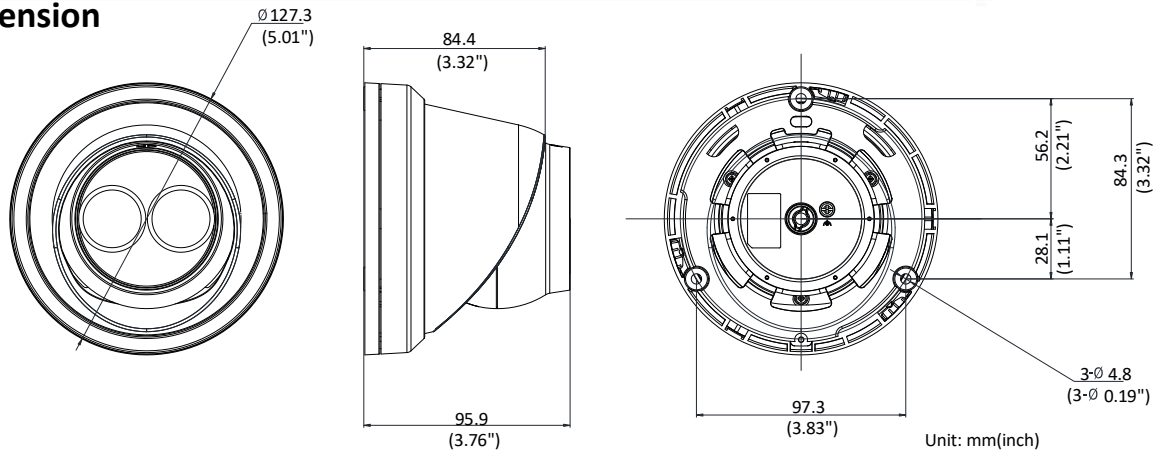

Dimension

Accessory