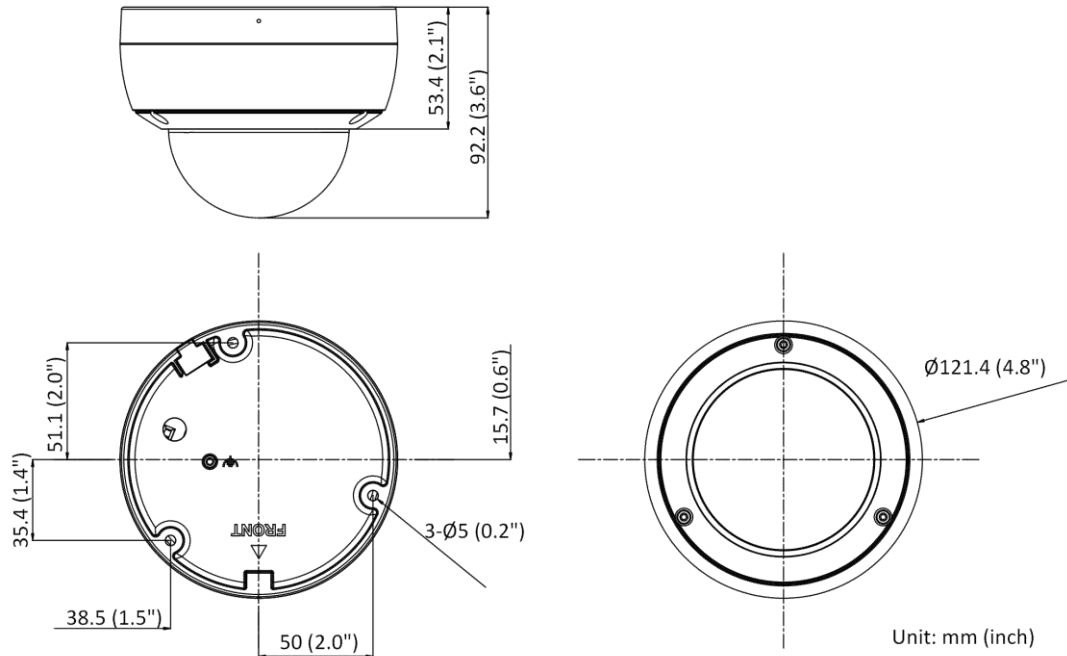

▪ **Available Model**

- DS-2CD2126G2-I (2.8/4 mm)
- DS-2CD2126G2-ISU (2.8/4 mm)

▪ **Dimension**

▪ **Accessory**

▪ **Optional**

DS-1271ZJ-120 Pendant Mount	DS-1280ZJ-DM46 Junction Box	DS-1272ZJ-120 Wall Mount	DS-1272ZJ-120B Wall Mount	DS-1276ZJ-SUS Corner Mount
DS-1275ZJ-SUS Vertical Pole Mount	DS-1253ZJ-M Rain Shade	DS-1272ZJ-120-TR15 Wall Mount