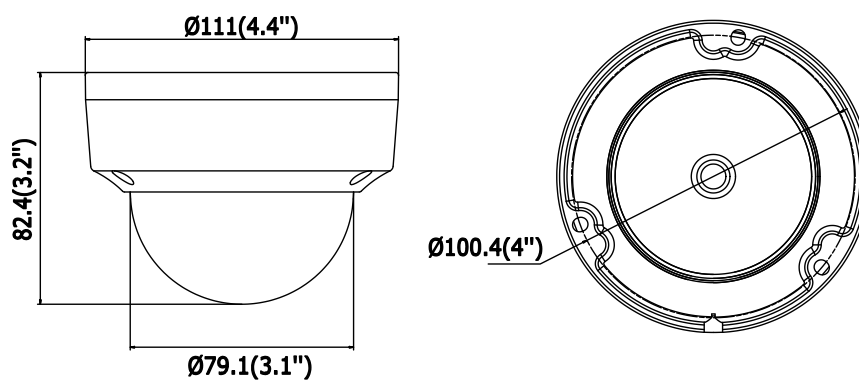

Dimensions	Camera: $\Phi 111 \times 82.4$ mm ($\Phi 4.4'' \times 3.2''$) Package: $134 \times 134 \times 108$ mm ($5.27'' \times 5.27'' \times 4.25''$)
Weight	Camera: 500 g (1.1 lb.)

Available Model

DS-2CD2125FHWD-I (2.8/4/6/8/12 mm), DS-2CD2125FHWD-IS (2.8/4/6/8/12 mm)

▪ Typical Application

Hikvision products are classified into three levels according to their anti-corrosion performance. Refer to the following description to choose for your using environment.

This model has NO SPECIFIC PROTECTION.

Level	Description
Top-level protection	Hikvision products at this level are equipped for use in areas where professional anti-corrosion protection is a must. Typical application scenarios include coastlines, docks, chemical plants, and more.
Moderate protection	Hikvision products at this level are equipped for use in areas with moderate anti-corrosion demands. Typical application scenarios include coastal areas about 2 kilometers (1.24 miles) away from coastlines, as well as areas affected by acid rain.
No specific protection	Hikvision products at this level are equipped for use in areas where no specific anti-corrosion protection is needed.

Dimension

Unit: mm (inch)