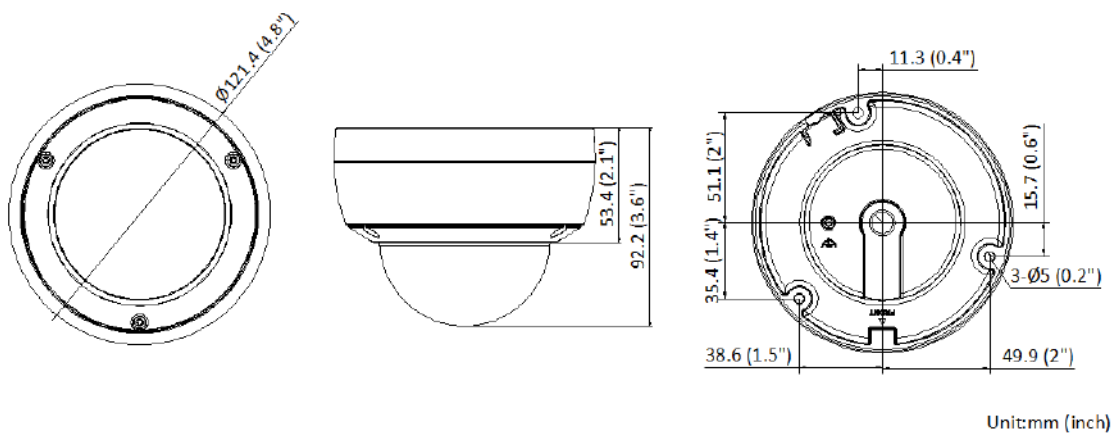

Level	Description
Top-level protection	Hikvision products at this level are equipped for use in areas where professional anti-corrosion protection is a must. Typical application scenarios include coastlines, docks, chemical plants, and more.
Moderate protection	Hikvision products at this level are equipped for use in areas with moderate anti-corrosion demands. Typical application scenarios include coastal areas about 2 kilometers (1.24 miles) away from coastlines, as well as areas affected by acid rain.
No specific protection	Hikvision products at this level are equipped for use in areas where no specific anti-corrosion protection is needed.

▪ **Dimension**

▪ **Accessory**

▪ **Optional**

DS-1271ZJ-120(Black) Pendant Mount	DS-1280ZJ-DM46 Junction Box	DS-1253ZJ-M Rain Shade	DS-1276ZJ-SUS(Black) Corner Mount	DS-1280ZJ-DM46(Black) Junction Box
DS-1275ZJ-SUS Vertical Pole Mount	DS-1272ZJ-120B Wall Mount	DS-1272ZJ-120 Wall Mount	DS-1276ZJ-SUS Corner Mount	DS-1271ZJ-120 Pendant Mount