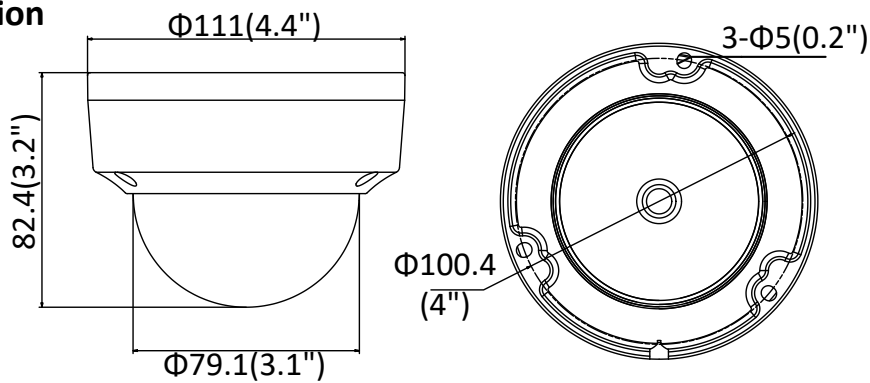

Material	Camera body: metal, bubble: plastic
Dimensions	Camera: $\Phi 111 \times 82.4$ mm ( $\Phi 4.4'' \times 3.2''$ ) Package: $134 \times 134 \times 108$ mm ( $5.3'' \times 5.3'' \times 4.3''$ )
Weight	Camera: Approx. 610 g (1.3 lb.) With Package: Approx. 820 g (1.8 lb.)

## Dimension

Unit: mm (inch)