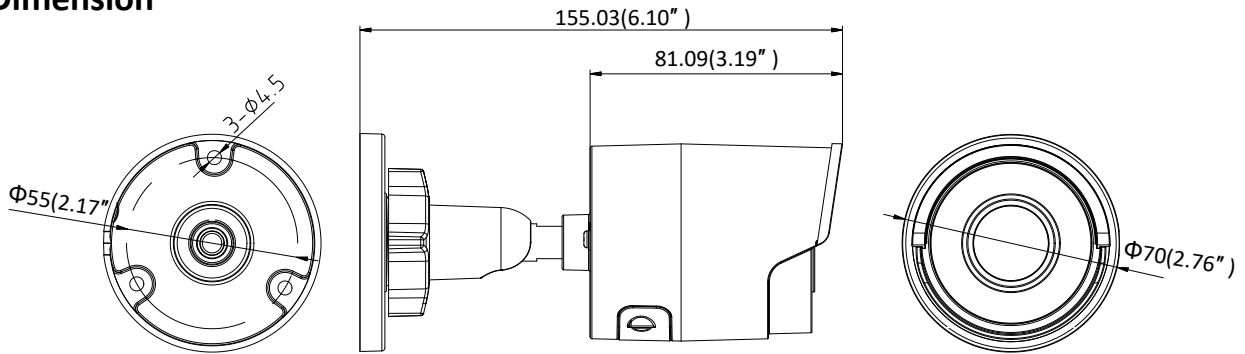

Dimension

Unit: mm

Accessory

Distributed by

HIKVISION

Headquarters

No.555 Dianmo Road, Binjiang District,
Hangzhou 310051, China
T +86-571-8807-5998
overseasbusiness@hikvision.com

Hikvision USA
T +1-909-895-0400
sales.usa@hikvision.com

Hikvision Italy
T +39-0438-6902
info.it@hikvision.com

Hikvision Singapore
T +65-6684-4718
sg@hikvision.com

Hikvision Africa
T +27 (10) 0351172
sale.africa@hikvision.com

Hikvision Europe
T +31-23-55-42-770
info.eu@hikvision.com

Hikvision France
T +33(0)1-85-330-450
info.fr@hikvision.com

Hikvision Oceania
T +61-2-8599-4233
salesau@hikvision.com

Hikvision Hong Kong
T +852-2151-1761

Hikvision Middle East
T +971-4-8816086
salesme@hikvision.com

Hikvision Spain
T +34-91-737-16-55
info.es@hikvision.com

Hikvision Canada
T +1-909-895-0400
sales.usa@hikvision.com

Hikvision Russia
T +7-495-869-67-99
saleru@hikvision.com

Hikvision Poland
T +48-22-460-01-50
poland@hikvision.com

Hikvision Korea
T +82-31-731-8841
sales.korea@hikvision.com

Hikvision India
T +91-22-28469900
sales@pramahikvision.com

Hikvision UK
T +01628-902140
support.uk@hikvision.com

Hikvision Brazil
T +55 11 3318-0050
Latam.support@hikvision.com