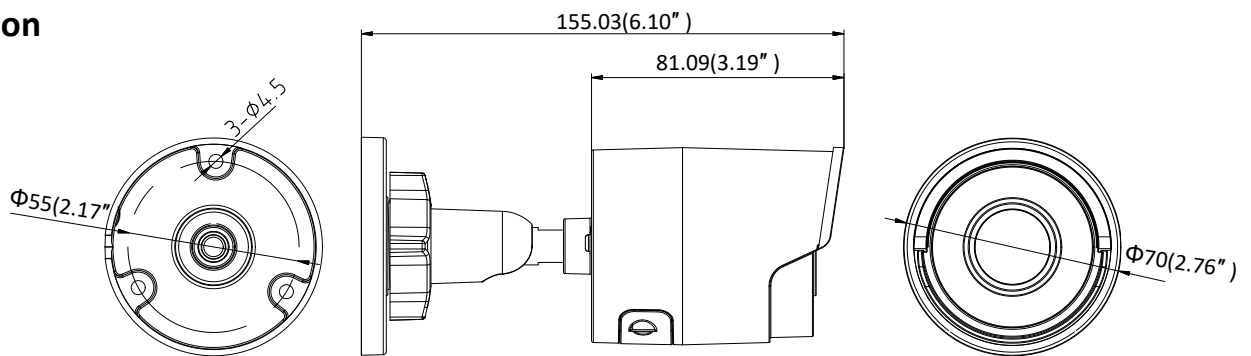

This model has NO SPECIFIC PROTECTION.

Level	Description
Top-level protection	Hikvision products at this level are equipped for use in areas where professional anti-corrosion protection is a must. Typical application scenarios include coastlines, docks, chemical plants, and more.
Moderate protection	Hikvision products at this level are equipped for use in areas with moderate anti-corrosion demands. Typical application scenarios include coastal areas about 2 kilometers (1.24 miles) away from coastlines, as well as areas affected by acid rain.
No specific protection	Hikvision products at this level are equipped for use in areas where no specific anti-corrosion protection is needed.

Dimension

Unit: mm

Accessory

HIKVISION

Headquarters
No.555 Dianmo Road, Binjiang District,
Hangzhou 310051, China
T +86-571-8807-5998
overseasbusiness@hikvision.com

Hikvision USA
T +1-909-895-0400
sales.usa@hikvision.com

Hikvision Italy
T +39-0438-6902
info.it@hikvision.com

Hikvision Singapore
T +65-6684-4718
sg@hikvision.com

Hikvision Africa
T +27 (10) 0351172
sale.africa@hikvision.com

Hikvision Europe
T +31-23-55-42-770
info.eu@hikvision.com

Hikvision France
T +33(0)1-85-330-450
info.fr@hikvision.com

Hikvision Oceania
T +61-2-8599-4233
salesau@hikvision.com

Hikvision Hong Kong
T +852-2151-1761

Hikvision Middle East
T +971-4-8816086
salesme@hikvision.com

Hikvision Spain
T +34-91-737-16-55
info.es@hikvision.com

Hikvision Canada
T +1-909-895-0400
sales.usa@hikvision.com

Hikvision Russia
T +7-495-869-67-99
saleru@hikvision.com

Hikvision Poland
T +48-22-460-01-50
poland@hikvision.com

Hikvision Korea
T +82-31-731-8841
sales.korea@hikvision.com

Hikvision India
T +91-22-28469900
sales@pramahikvision.com

Hikvision UK
T +01628-902140
support.uk@hikvision.com

Hikvision Brazil
T +55 11 3318-0050
Latam.support@hikvision.com