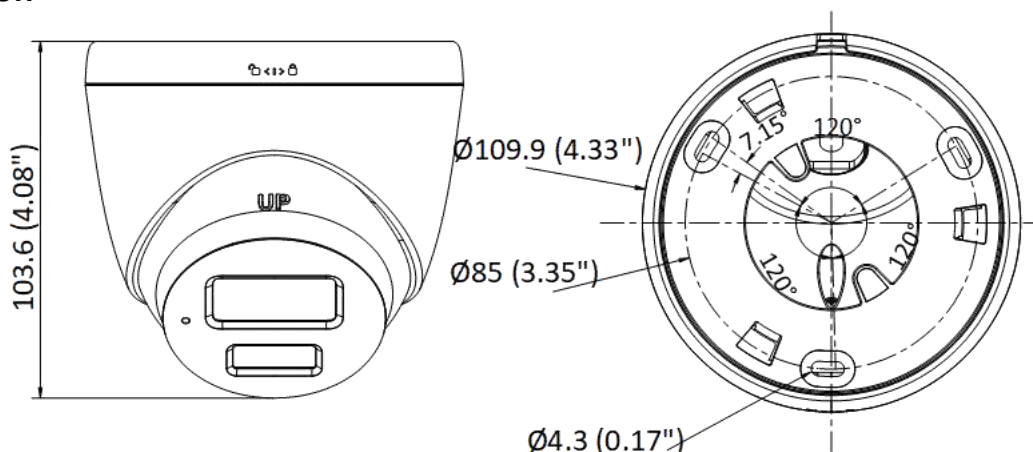

Safety	UL (UL 60950-1); CB (IEC 60950-1:2005 + Am 1:2009 + Am 2:2013, IEC 62368-1:2014); CE-LVD (EN 60950-1:2005 + Am 1:2009 + Am 2:2013, IEC 62368-1:2014); BIS (IS 13252(Part 1):2010+A1:2013+A2:2015)
Environment	CE-RoHS (2011/65/EU); WEEE (2012/19/EU); Reach (Regulation (EC) No 1907/2006)
Protection	IP67 (IEC 60529-2013)

▪ **Available Model**

DS-2CD1327G0-LUF (2.8/4 mm)

DS-2CD1327G0-L (2.8/4 mm)

▪ **Typical Application**

Hikvision products are classified into three levels according to their anti-corrosion performance. Refer to the following description to choose for your using environment.

This model has NO SPECIFIC PROTECTION.

Level	Description
Top-level protection	Hikvision products at this level are equipped for use in areas where professional anti-corrosion protection is a must. Typical application scenarios include coastlines, docks, chemical plants, and more.
Moderate protection	Hikvision products at this level are equipped for use in areas with moderate anti-corrosion demands. Typical application scenarios include coastal areas about 2 kilometers (1.24 miles) away from coastlines, as well as areas affected by acid rain.
No specific protection	Hikvision products at this level are equipped for use in areas where no specific anti-corrosion protection is needed.

▪ **Dimension**

Unit: mm (inch)